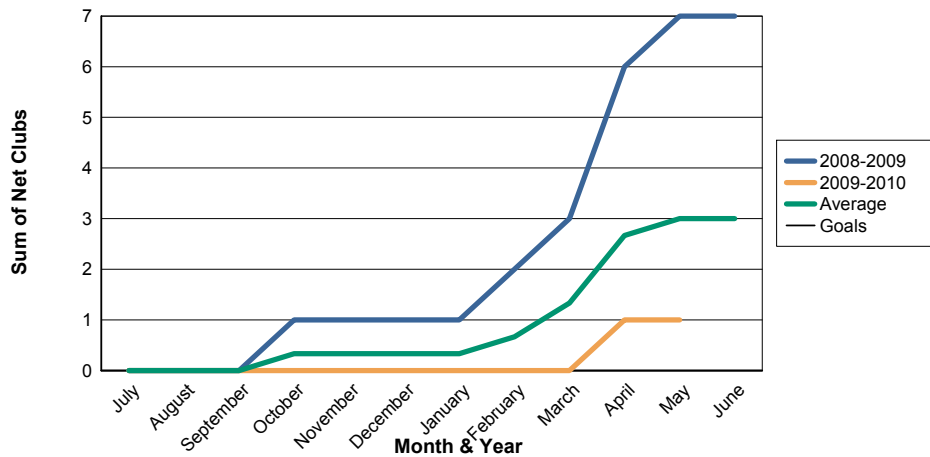

Sum of Net Clubs/ Month & Year

For District 102 W