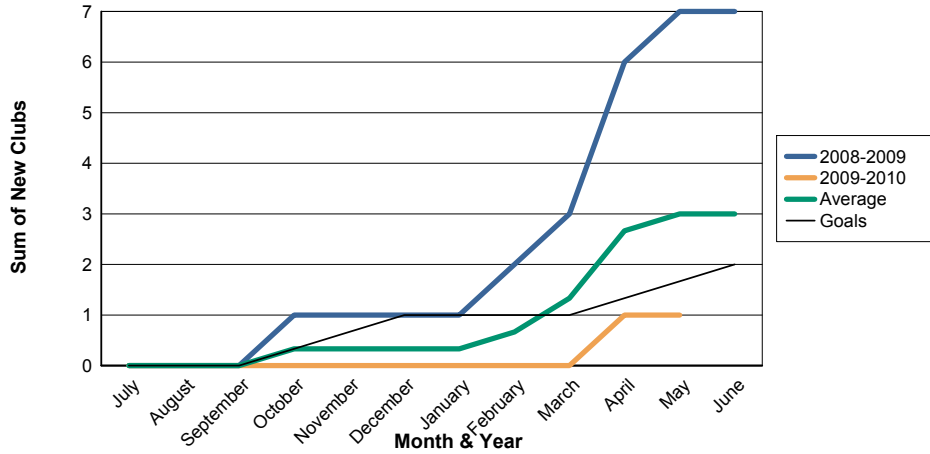

3 Year Comparisons for GMT Constitutional Area 4

By GMT District

As of May 2010

Sum of New Clubs/ Month & Year

For District 102 W

Sum of Dropped Clubs/ Month & Year

For District 102 W

Sum of Net Clubs/ Month & Year