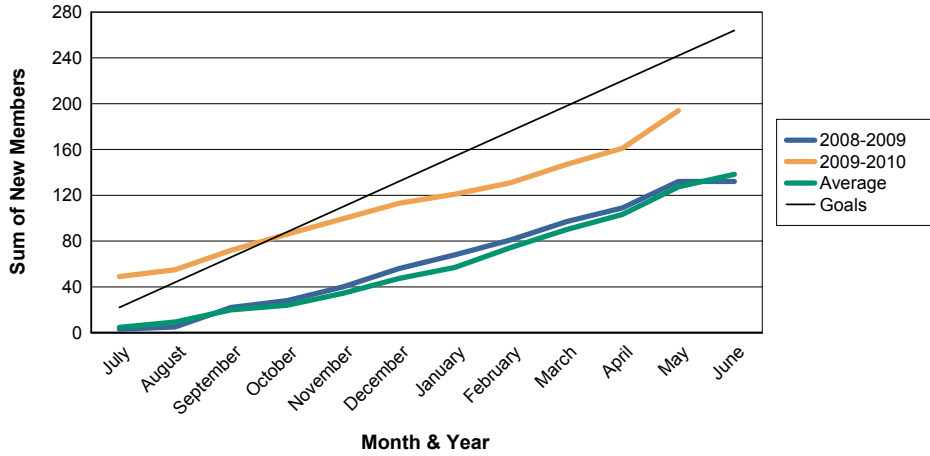

3 Year Comparisons for GMT Constitutional Area 4

By GMT District

As of May 2010

Sum of New Clubs/ Month & Year

For District 102 W

Sum of Dropped Clubs/ Month & Year

For District 102 W

Sum of Net Clubs/ Month & Year

For District 102 W

Sum of Charter Members/ Month & Year

For District 102 W

3 Year Comparisons for GMT Constitutional Area 4

By GMT District

As of May 2010

Sum of New Members/ Month & Year

For District 102 W

Sum of Dropped Members/ Month & Year

For District 102 W

Sum of Net Members/ Month & Year

For District 102 W