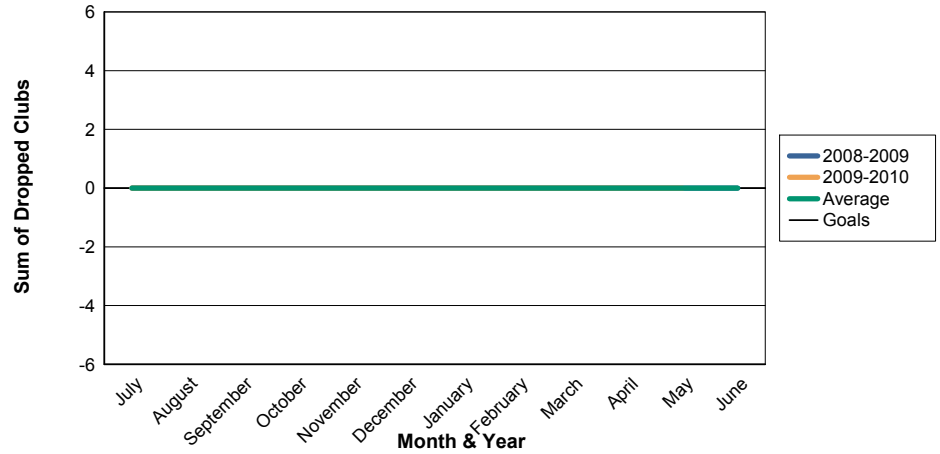

3 Year Comparisons for GMT Constitutional Area 4

By GMT District

As of May 2010

Sum of New Clubs/ Month & Year

For District 102 W

Sum of Dropped Clubs/ Month & Year

For District 102 W

Sum of Net Clubs/ Month & Year