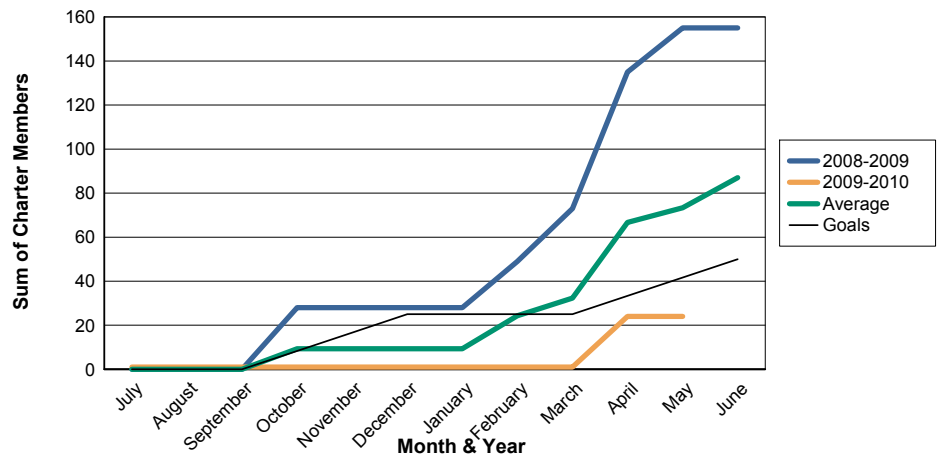

Sum of Charter Members/ Month & Year

For District 102 W