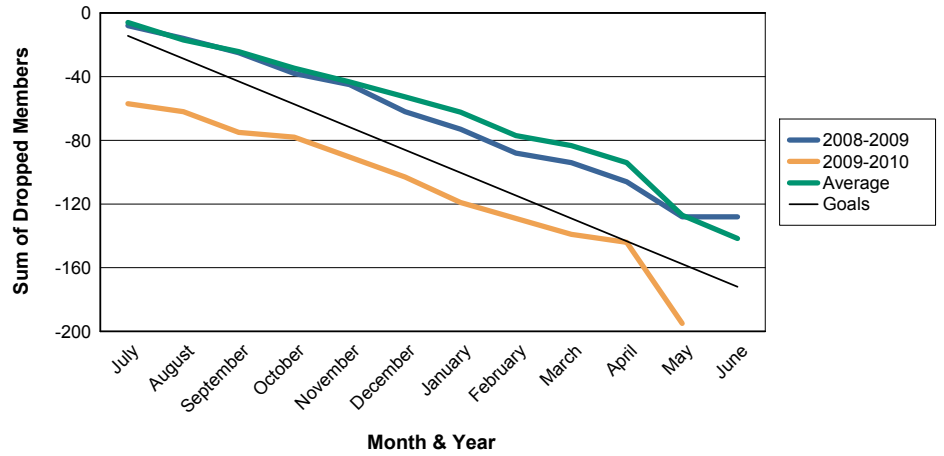

Sum of Dropped Members/ Month & Year

For District 102 W